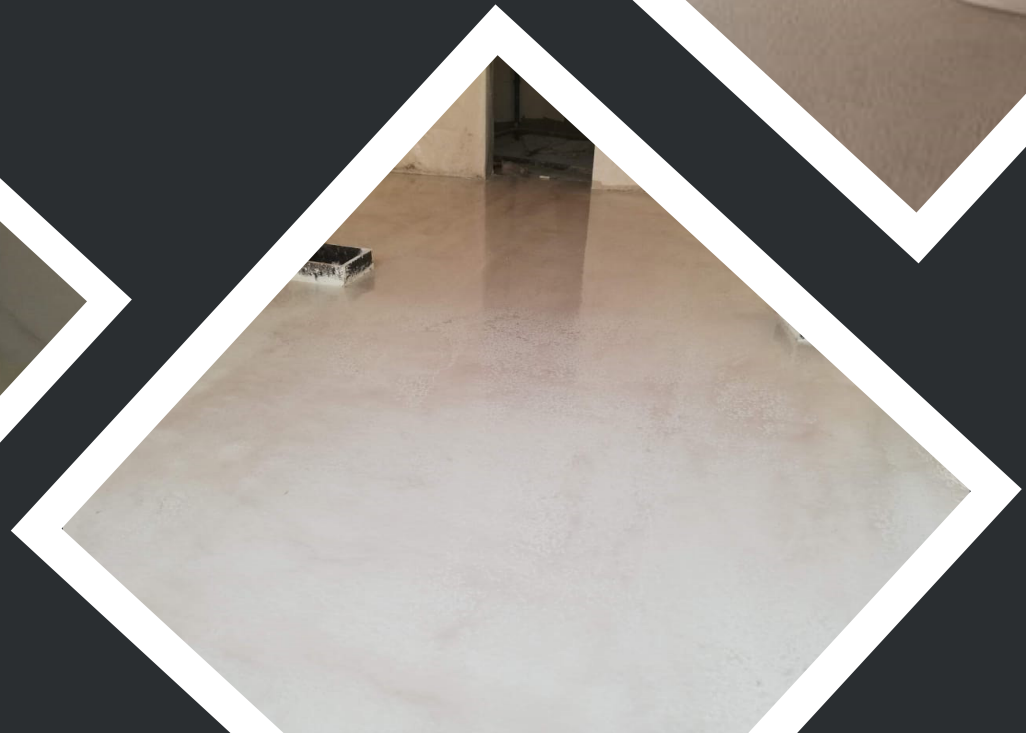

MICRO TOPPING

Micro topping concrete, also known as micro cement or skim coat, is a thin overlay system that is applied to existing concrete surfaces to enhance their appearance and durability. It is a popular choice for both residential and commercial applications where a seamless, smooth, and aesthetically pleasing surface is desired.