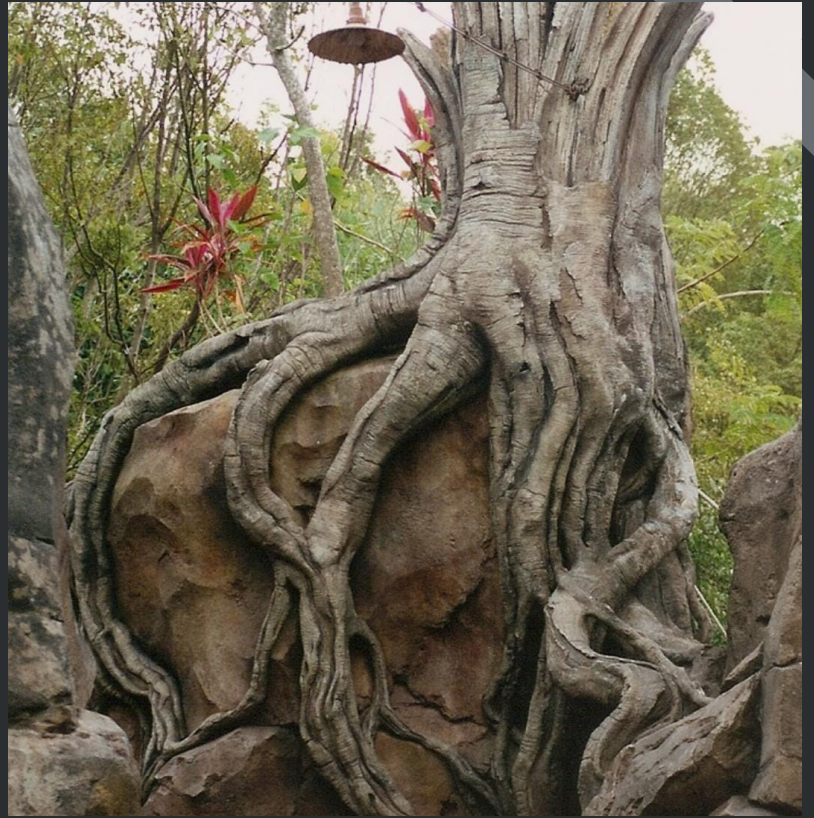

## STAMP CONCRETE AND EXPOSED AGGREGATE

Stamped concrete is a type of decorative concrete that is designed to resemble other materials, such as brick, flagstone, slate, tile, or wood. It is achieved by pressing rubber stamps molded from the desired texture into freshly poured concrete while it is still in its plastic state. This creates a pattern or texture on the surface of the concrete that mimics the appearance of the desired material. Stamped concrete is a popular option for outdoor patios, walkways, and driveways, as well as indoor flooring and walls. It is a cost-effective alternative to using actual stone or brick, while still providing the same visual appeal.

## ARTIFICIAL ROCK

Artificial rock refers to a man-made material designed to replicate the appearance and texture of natural rocks. It is crafted using various techniques and materials to mimic the characteristics of different rock formations. Artificial rocks find applications in landscaping, construction, entertainment, and artistic endeavors, providing flexibility, customization options, and lightweight alternatives to natural stones.

## ARTIFICIAL TREES